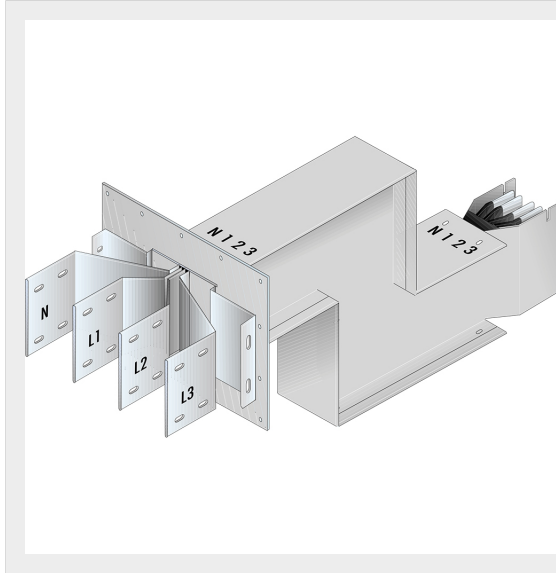

BTICINO > ZUCCHINI busbar > High power busbar > SCP Supercompact > Connection interface with double vertical elbow

**60391447P**

Busbar outlet element with double vertical elbow for busbar SCP
- Type 1 AI - In= 4000A - double bar

Technical features

Brand	BTicino
Standard reference	CEI EN 61439-6
Rated voltage	1000V
Rated current	4000A
Protection index	IP55
Series	SCP

Documentation

 [Busbar catalogue](#)