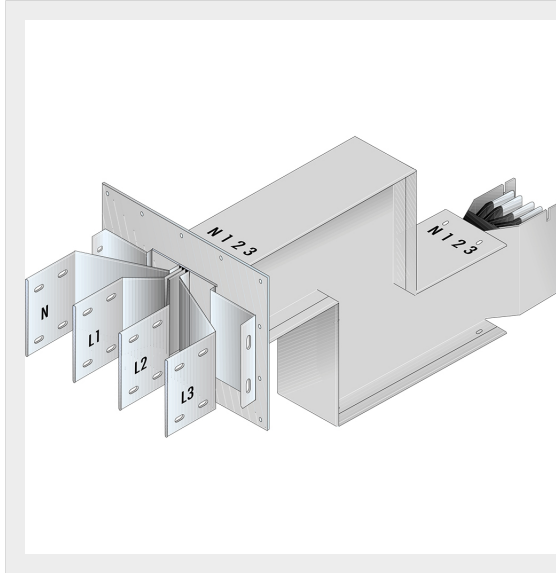

BTICINO > ZUCCHINI busbar > SCP Supercompact > Connection interface with double vertical elbow

60391446P

Busbar outlet element with double vertical elbow for busbar SCP
- Type 1 AI - In= 3200A - double bar

Technical features

Protection index	IP55
Standard reference	CEI EN 61439-6
Rated voltage	1000V
Rated current	3200A
Series	SCP

Documentation

 [Busbar catalogue](#)