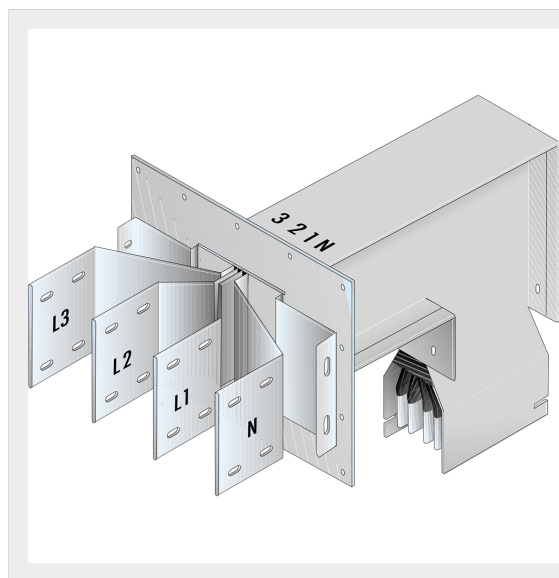

BTICINO > ZUCCHINI busbar > High power busbar > SCP Supercompact > Connection interface with vertical elbow

**60391417P**

Busbar outlet element with vertical elbow for busbar SCP - Type
2 AI - In= 4000A - double bar

Technical features

Brand	BTicino
Standard reference	CEI EN 61439-6
Rated voltage	1000Va.c.
Rated current	4000A
Protection index	IP55
Series	SCP

Documentation

 [Busbar catalogue](#)