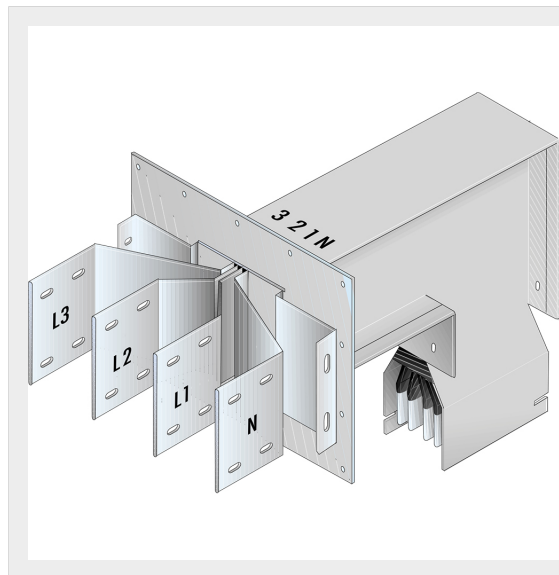

BTICINO > ZUCCHINI busbar > High power busbar > SCP Supercompact > Connection interface with vertical elbow

**60391414P**

Busbar outlet element with vertical elbow for busbar SCP - Type 2 AI - In= 2500A - double bar

Technical features

Brand	BTicino
Standard reference	CEI EN 61439-6
Rated voltage	1000Vac
Rated current	2500A
Protection index	IP55
Series	SCP

Documentation

 [Busbar catalogue](#)