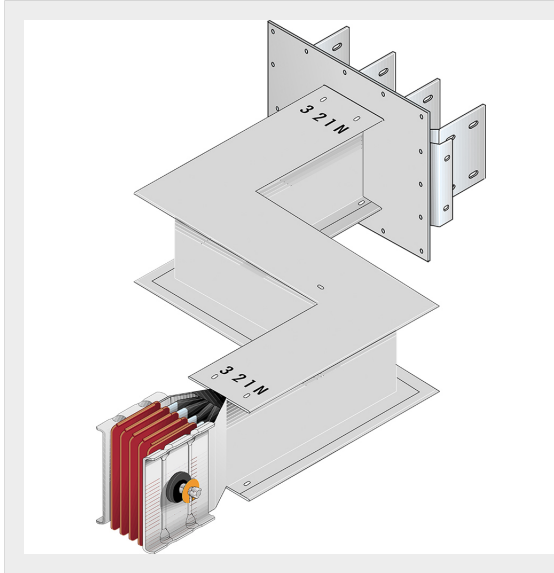

BTICINO > ZUCCHINI busbar > SCP Supercompact > Connection interface with double horizontal elbow

60391377P

Busbar outlet element with double horizontal elbow for busbar SCP - Type 4 AI - In= 4000A - double bar

Technical features

Protection index	IP55
Standard reference	CEI EN 61439-6
Rated voltage	1000V
Rated current	4000A
Series	SCP

Documentation

 [Busbar catalogue](#)