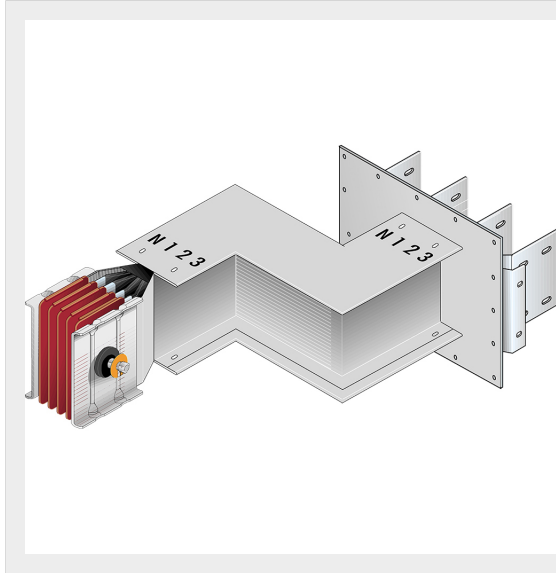

BTICINO > ZUCCHINI busbar > High power busbar > SCP Supercompact > Connection interface with double horizontal elbow

**60391364P**

Busbar outlet element with double horizontal elbow for busbar SCP - Type 3 AI - In= 2500A - double bar

Technical features

Brand	BTicino
Standard reference	CEI EN 61439-6
Rated voltage	1000Va.c.
Rated current	2.5kA
Protection index	IP55
Series	SCP

Documentation

 [Busbar catalogue](#)