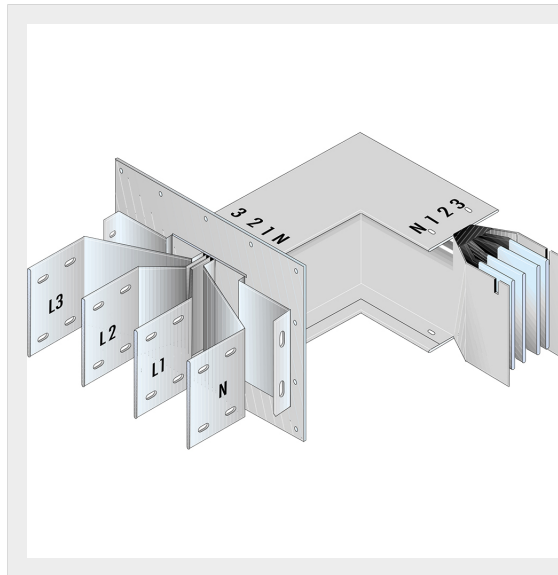

BTICINO > ZUCCHINI busbar > High power busbar > SCP Supercompact > Connection interface with horizontal elbow

**60391316P**Busbar outlet element with horizontal elbow for busbar SCP -
Type 2 AI - In= 3200A - double bar

Technical features

Brand	BTicino
Standard reference	CEI EN 61439-6
Rated voltage	1000V
Rated current	3200A
Protection index	IP55
Series	SCP

Documentation

 [Busbar catalogue](#)