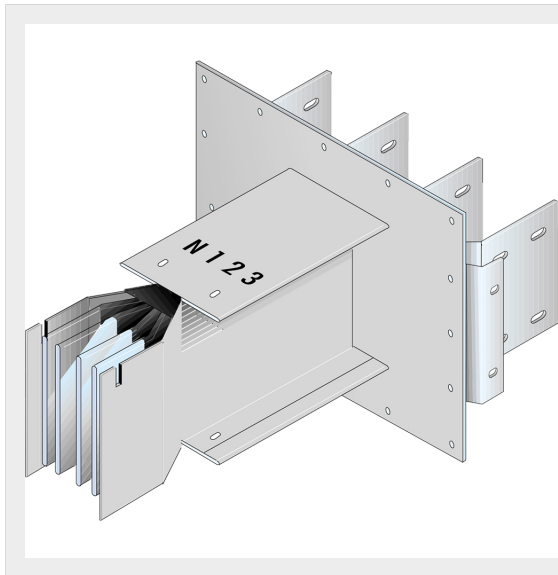

BTICINO > ZUCCHINI busbar > High power busbar > SCP Supercompact > Standard connection interface

**60391024P**

Busbar outlet element (right) for busbar SCP Type 2 - special Al - In= 2500A - double bar

Technical features

Brand	BTicino
Standard reference	CEI EN 61439-6
Rated voltage	1000V
Rated current	2500A
Protection index	IP55
Series	SCP

Documentation

 [Busbar catalogue](#)