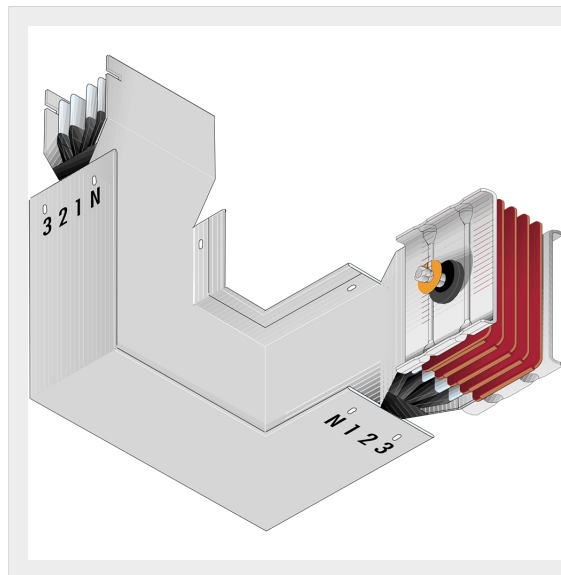

BTICINO > ZUCCHINI busbar > High power busbar > SCP Supercompact > Double horizontal + vertical elbows

**60390636P**Double horizontal + vertical elbows SCP - Type 4 Al - In= 3200A
- double bar

Technical features

Brand	BTicino
Standard reference	CEI EN 61439-6
Rated voltage	1000Vac
Rated current	3200A
Protection index	IP55
Series	SCP

Documentation

 [Busbar catalogue](#)