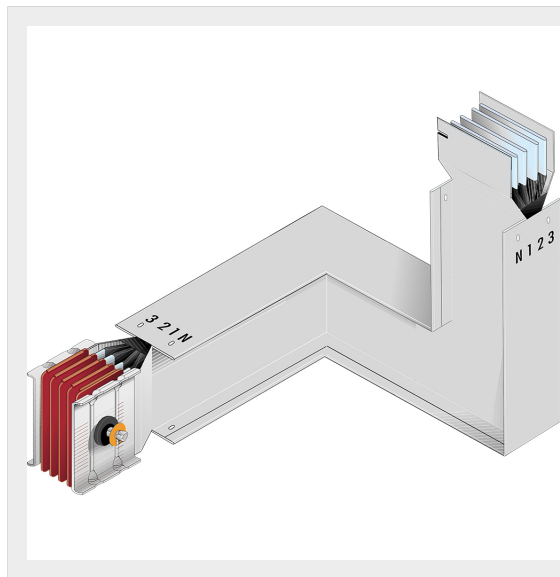

BTICINO > ZUCCHINI busbar > High power busbar > SCP Supercompact > Double horizontal + vertical elbows

**60390616P**Double horizontal + vertical elbows SCP - Type 2 Al - In= 3200A
- double bar

Technical features

Brand	BTicino
Standard reference	CEI EN 61439-6
Rated voltage	1000V
Rated current	3200A
Protection index	IP55
Series	SCP

Documentation

 [Busbar catalogue](#)