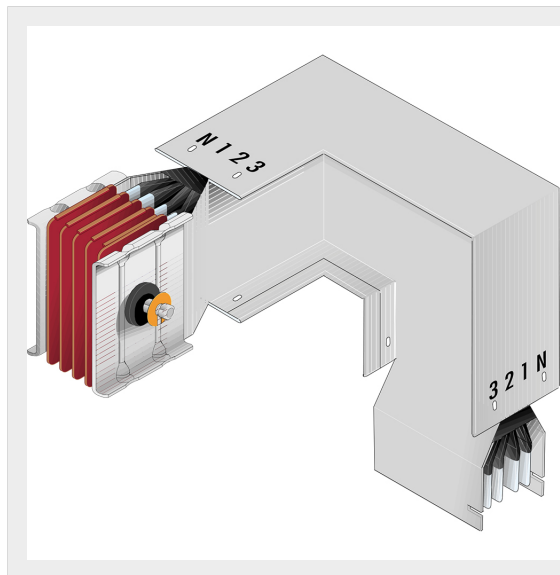

BTICINO &gt; ZUCCHINI busbar &gt; High power busbar &gt; SCP Supercompact &gt; Double horizontal + vertical elbows

**60390607P**Double horizontal + vertical elbows SCP - Type 1 Al - In= 4000A  
- double bar

## Technical features

Brand	BTicino
Standard reference	CEI EN 61439-6
Rated voltage	1000V
Rated current	4000A
Protection index	IP55
Series	SCP