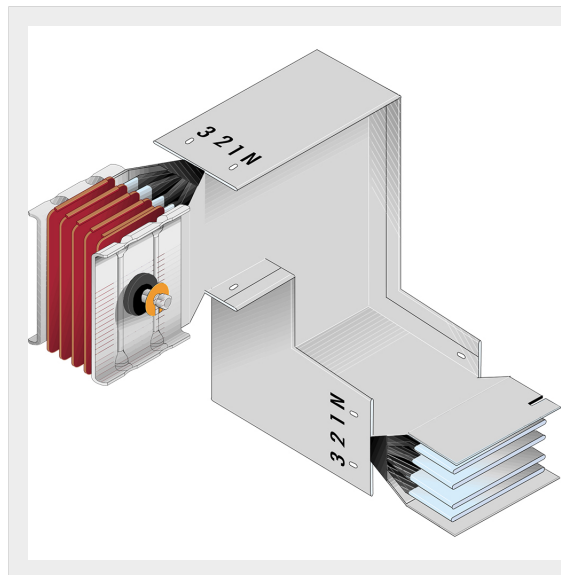

BTICINO > ZUCCHINI busbar > High power busbar > SCP Supercompact > Double vertical + horizontal elbows

**60390537P**Double vertical + horizontal elbows SCP - Type 4 Al - In= 4000A
- double bar

Technical features

Brand	BTicino
Standard reference	CEI EN 61439-6
Rated voltage	1000V
Rated current	4000A
Protection index	IP55
Series	SCP

Documentation

 [Busbar catalogue](#)