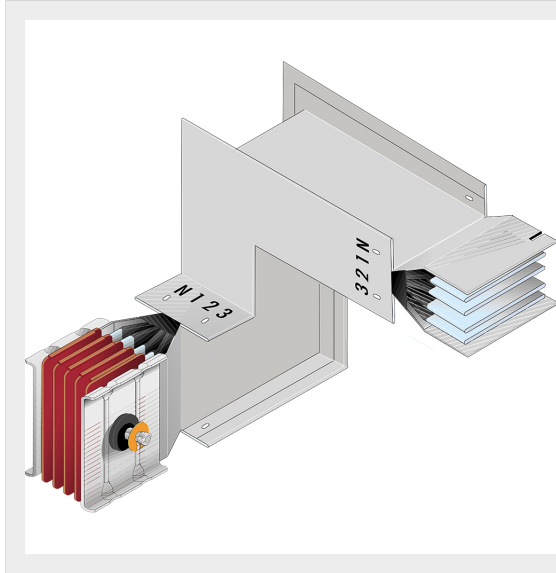

BTICINO > ZUCCHINI busbar > High power busbar > SCP Supercompact > Double vertical + horizontal elbows

**60390527P**Double vertical + horizontal elbows SCP - Type 3 Al - In= 4000A
- double bar

Technical features

Brand	BTicino
Standard reference	CEI EN 61439-6
Rated voltage	1000V
Rated current	4000A
Protection index	IP55
Series	SCP

Documentation

 [Busbar catalogue](#)