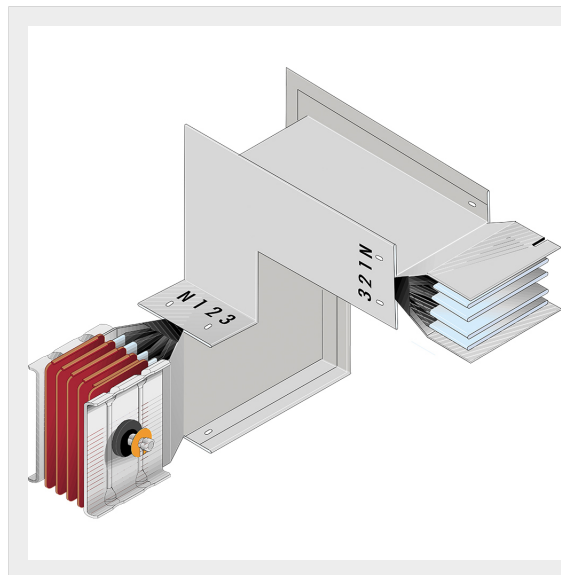

BTICINO > ZUCCHINI busbar > SCP Supercompact > Double vertical + horizontal elbows

60390527P

Double vertical + horizontal elbows SCP - Type 3 Al - In= 4000A
- double bar

Technical features

Protection index	IP55
Standard reference	CEI EN 61439-6
Rated voltage	1000V
Rated current	4000A
Series	SCP