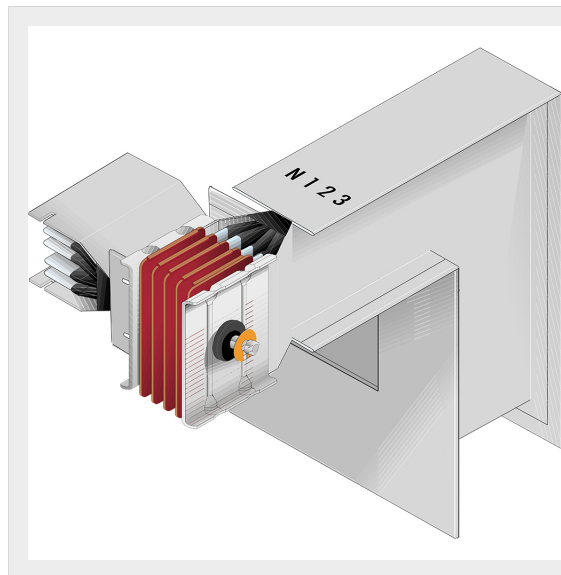

BTICINO &gt; ZUCCHINI busbar &gt; High power busbar &gt; SCP Supercompact &gt; Double vertical + horizontal elbows

**60390514P**Double vertical + horizontal elbows SCP - Type 2 Al - In= 2500A  
- double bar

## Technical features

Brand	BTicino
Standard reference	CEI EN 61439-6
Rated voltage	1000Vac
Rated current	2500A
Protection index	IP55
Series	SCP