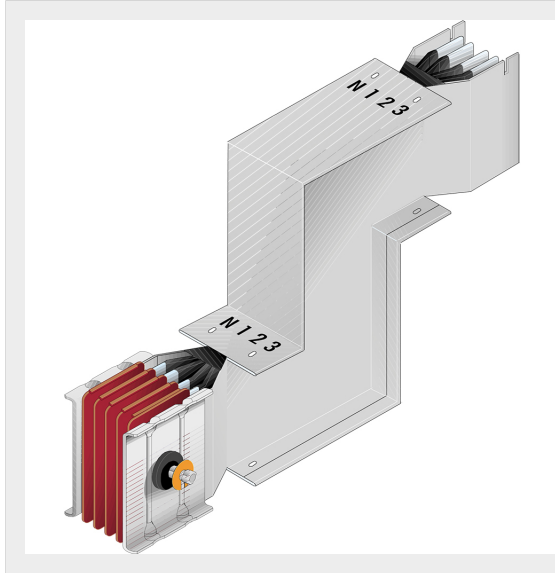

BTICINO > ZUCCHINI busbar > High power busbar > SCP Supercompact > Double vertical elbows

**60390456P**

Double vertical elbow (left) SCP - Type 1 Al - In= 3200A - double bar

Technical features

Brand	BTicino
Standard reference	CEI EN 61439-6
Rated voltage	1000Va.c.
Rated current	3200A
Protection index	IP55
Series	SCP