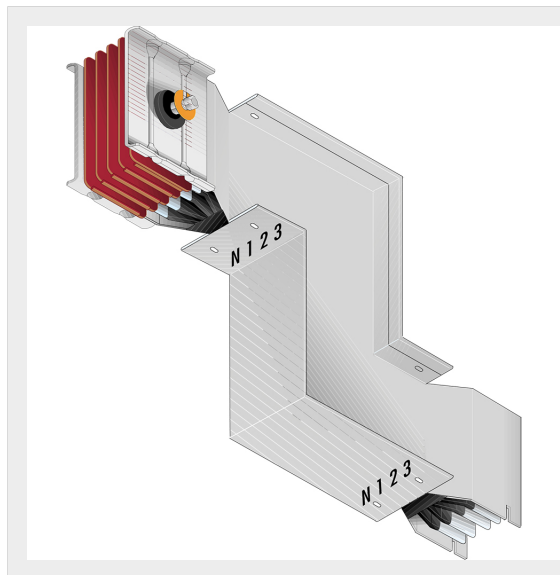

BTICINO > ZUCCHINI busbar > High power busbar > SCP Supercompact > Double vertical elbows

**60390447P**

Double vertical elbow (right) SCP - Type 2 AI - In= 4000A - double bar

Technical features

Brand	BTicino
Standard reference	CEI EN 61439-6
Rated voltage	1000V
Rated current	4000A
Protection index	IP55
Series	SCP