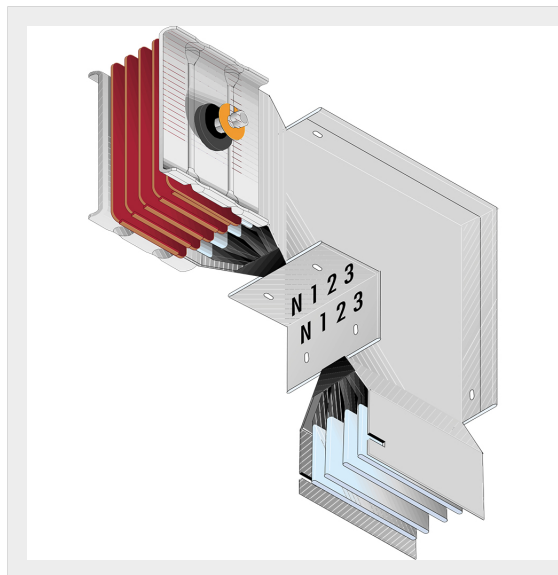

BTICINO > ZUCCHINI busbar > High power busbar > SCP Supercompact > Vertical elbows

**60390427P**

Vertical elbow (right) SCP - Type 2 - special AI - In= 4000A - double bar

Technical features

Brand	BTicino
Standard reference	CEI EN 61439-6
Rated voltage	1000Vac
Rated current	4000A
Protection index	IP55
Series	SCP