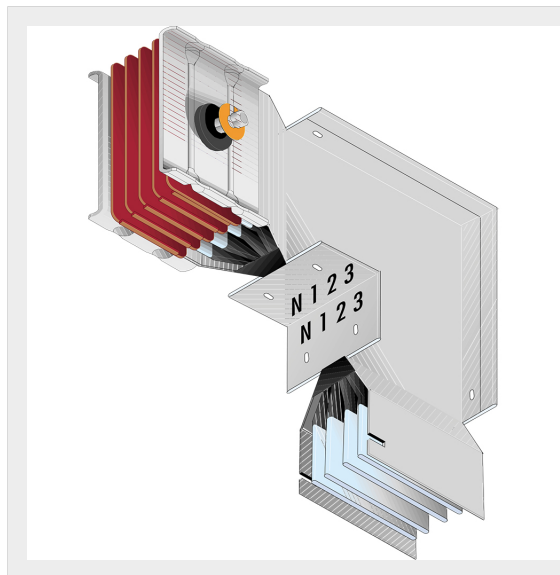

BTICINO &gt; ZUCCHINI busbar &gt; High power busbar &gt; SCP Supercompact &gt; Vertical elbows

**60390424P**

Vertical elbow (right) SCP - Type 2 - special AI - In= 2500A - double bar

## Technical features

Brand	BTicino
Standard reference	CEI EN 61439-6
Rated voltage	1000Va.c.
Rated current	2.5kA
Protection index	IP55
Series	SCP