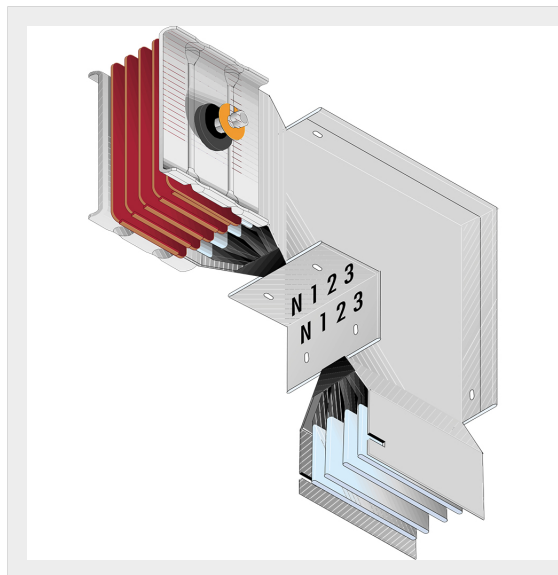

BTICINO > ZUCCHINI busbar > High power busbar > SCP Supercompact > Vertical elbows

**60390404P**

Vertical elbow (right) SCP - Type 2 - Standard Al - In= 2500A - double bar

Technical features

Brand	BTicino
Standard reference	CEI EN 61439-6
Rated voltage	1000Vac
Rated current	2500A
Protection index	IP55
Series	SCP