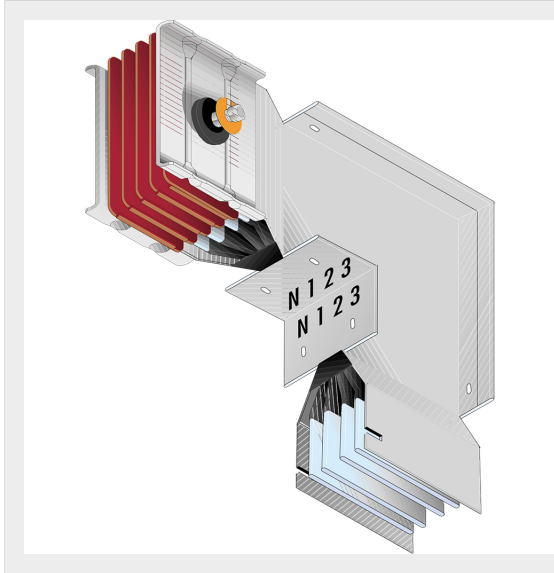

BTICINO > ZUCCHINI busbar > SCP Supercompact > Vertical elbows

60390404P

Vertical elbow (right) SCP - Type 2 - Standard Al - In= 2500A - double bar

Technical features

Protection index	IP55
Standard reference	CEI EN 61439-6
Rated voltage	1000V
Rated current	2500A
Series	SCP