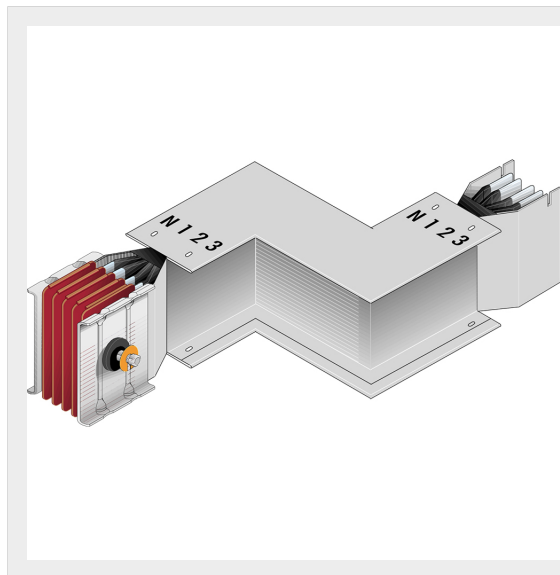

BTICINO > ZUCCHINI busbar > High power busbar > SCP Supercompact > Double horizontal elbows

**60390347P**

Double horizontal elbow (right) SCP - Type 1 AI - In= 4000A - double bar

Technical features

Brand	BTicino
Standard reference	CEI EN 61439-6
Rated voltage	1000Va.c.
Rated current	4000A
Protection index	IP55
Series	SCP