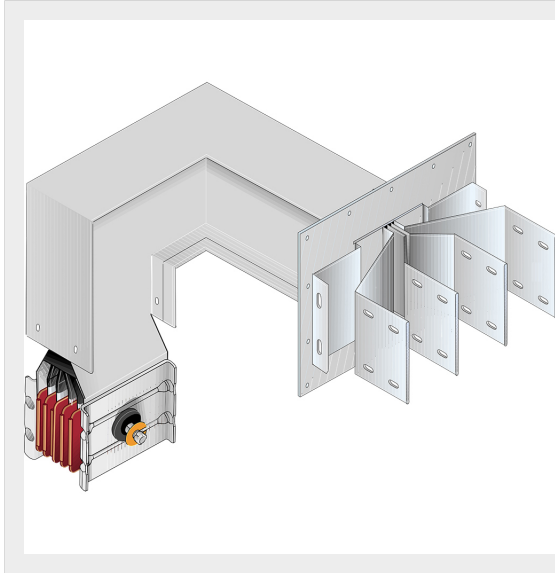

BTICINO > ZUCCHINI busbar > SCP Supercompact > Connection interface with horizontal + vertical elbow

60281664P

Busbar outlet element with horizontal + vertical elbow for busbar SCP - Type 7 AI - In= 1250A

Technical features

Protection index	IP55
Standard reference	CEI EN 61439-6
Rated voltage	1000V
Rated current	1250A
Series	SCP

Documentation

 [Busbar catalogue](#)