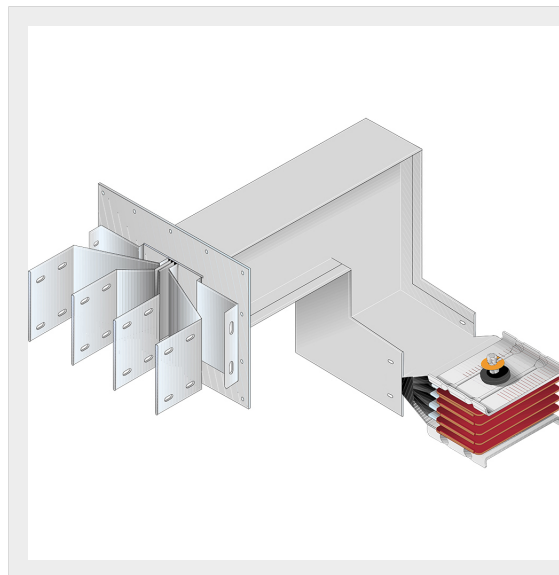

BTICINO > ZUCCHINI busbar > SCP Supercompact > Connection interface with vertical + horizontal elbow

60281576P

Busbar outlet element with vertical + horizontal elbow for busbar SCP - Type 8 AI - In= 1600A

Technical features

Protection index	IP55
Standard reference	CEI EN 61439-6
Rated voltage	1000V
Rated current	1600A
Series	SCP

Documentation

 [Busbar catalogue](#)