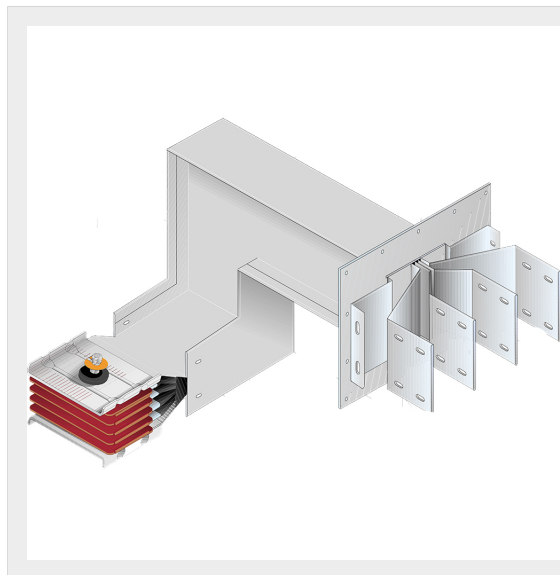

BTICINO > ZUCCHINI busbar > High power busbar > SCP Supercompact > Connection interface with vertical + horizontal elbow

**60281567P**

Busbar outlet element with vertical + horizontal elbow for busbar SCP - Type 7 AI - In= 2000A

Technical features

Brand	BTicino
Standard reference	CEI EN 61439-6
Rated voltage	1000Vac
Rated current	2000A
Protection index	IP55
Series	SCP

Documentation

 [Busbar catalogue](#)