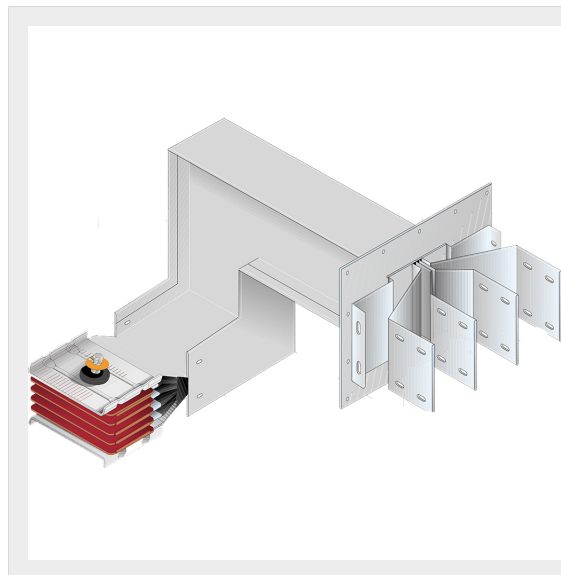

BTICINO &gt; ZUCCHINI busbar &gt; High power busbar &gt; SCP Supercompact &gt; Connection interface with vertical + horizontal elbow

**60281554P**

Busbar outlet element with vertical + horizontal elbow for busbar SCP - Type 6 AI - In= 1250A

## Technical features

Brand	BTicino
Standard reference	CEI EN 61439-6
Rated voltage	1000V
Rated current	1250A
Protection index	IP55
Series	SCP