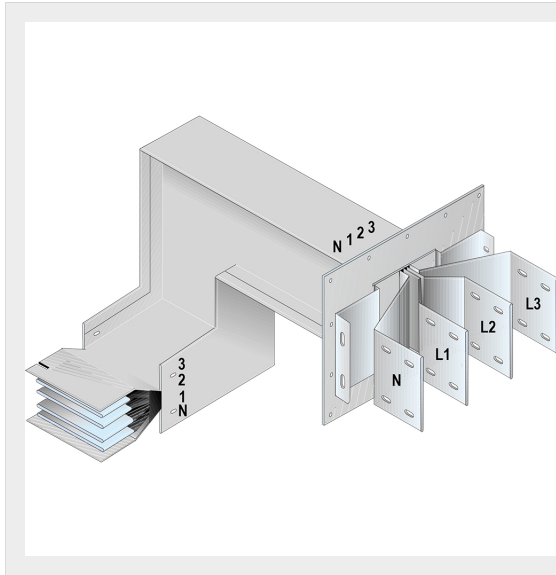

BTICINO > ZUCCHINI busbar > High power busbar > SCP Supercompact > Connection interface with vertical + horizontal elbow

**60281516P**

Busbar outlet element with vertical + horizontal elbow for busbar SCP - Type 2 AI - In= 1600A

Technical features

Brand	BTicino
Standard reference	CEI EN 61439-6
Rated voltage	1000V
Rated current	1600A
Protection index	IP55
Series	SCP

Documentation

 [Busbar catalogue](#)