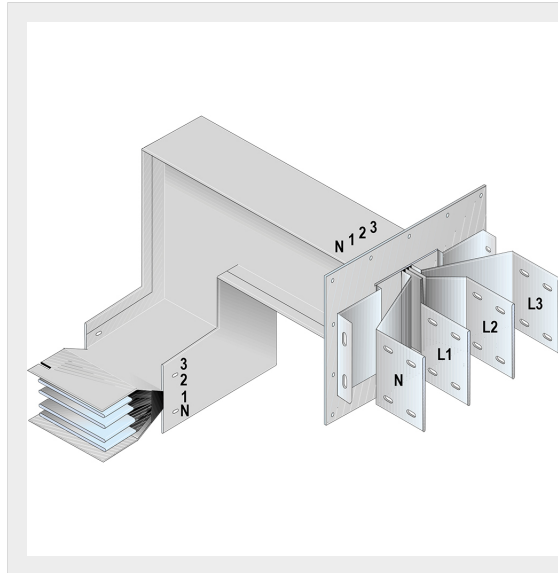

BTICINO > ZUCCHINI busbar > SCP Supercompact > Connection interface with vertical + horizontal elbow

60281512P

Busbar outlet element with vertical + horizontal elbow for busbar SCP - Type 2 AI - In= 1000A

Technical features

Protection index	IP55
Standard reference	CEI EN 61439-6
Rated voltage	1000V
Rated current	1000A
Series	SCP

Documentation

 [Busbar catalogue](#)