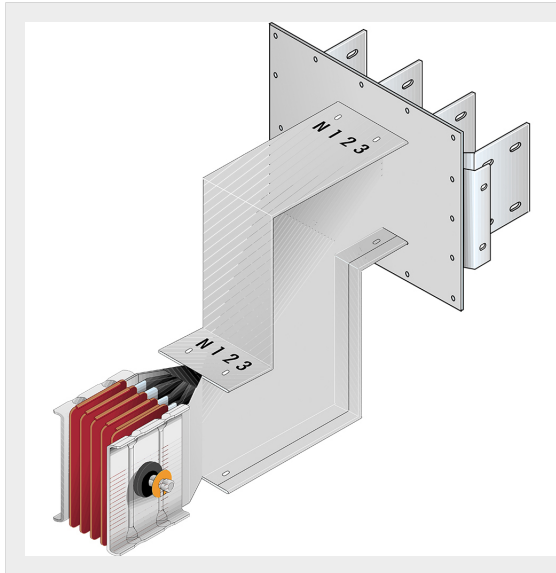

BTICINO > ZUCCHINI busbar > High power busbar > SCP Supercompact > Connection interface with double vertical elbow

**60281474P**

Busbar outlet element with double vertical elbow for busbar SCP
- Type 4 AI - In= 1250A

Technical features

Brand	BTicino
Standard reference	CEI EN 61439-6
Rated voltage	1000V
Rated current	1250A
Protection index	IP55
Series	SCP

Documentation

 [Busbar catalogue](#)