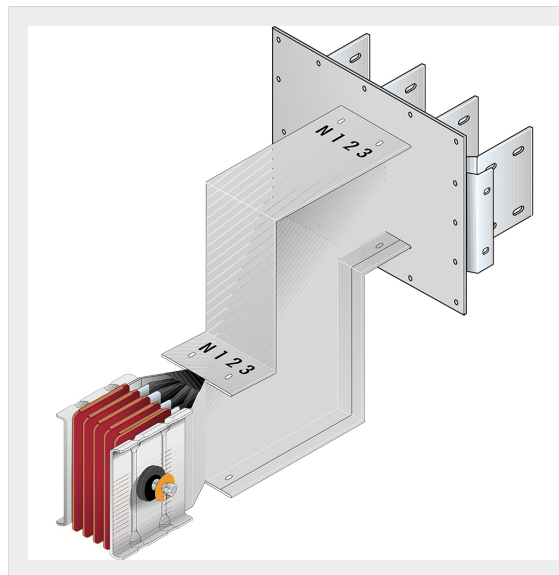

BTICINO > ZUCCHINI busbar > SCP Supercompact > Connection interface with double vertical elbow

60281474P

Busbar outlet element with double vertical elbow for busbar SCP  
- Type 4 AI - In= 1250A

## Technical features

Protection index	IP55
Standard reference	CEI EN 61439-6
Rated voltage	1000V
Rated current	1250A
Series	SCP