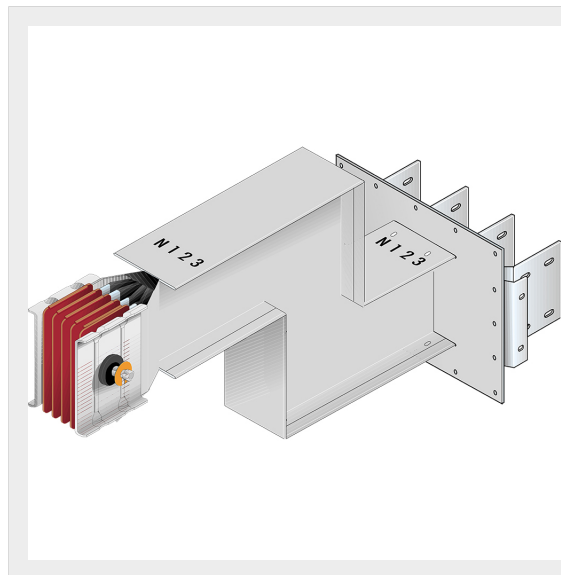

BTICINO &gt; ZUCCHINI busbar &gt; High power busbar &gt; SCP Supercompact &gt; Connection interface with double vertical elbow

**60281466P****Busbar outlet element with double vertical elbow for busbar SCP  
- Type 3 AI - In= 1600A**

## Technical features

Brand	BTicino
Standard reference	CEI EN 61439-6
Rated voltage	1000Vac
Rated current	1600A
Protection index	IP55
Series	SCP