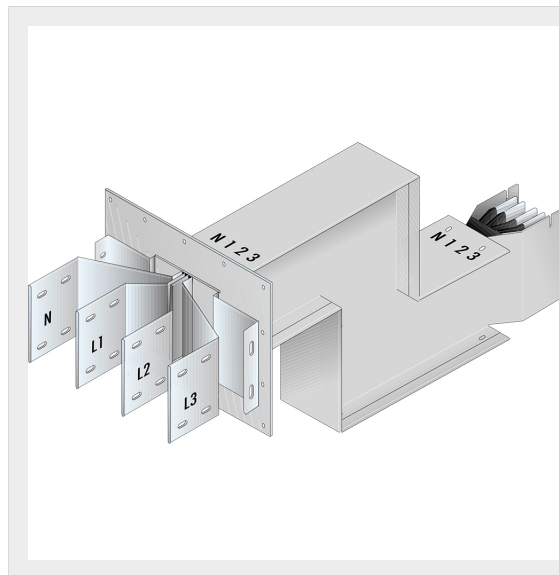

BTICINO > ZUCCHINI busbar > High power busbar > SCP Supercompact > Connection interface with double vertical elbow

**60281442P**Busbar outlet element with double vertical elbow for busbar SCP
- Type 1 AI - In= 1000A

Technical features

Brand	BTicino
Standard reference	CEI EN 61439-6
Rated voltage	1000Vac
Rated current	1000A
Protection index	IP55
Series	SCP

Documentation

 [Busbar catalogue](#)