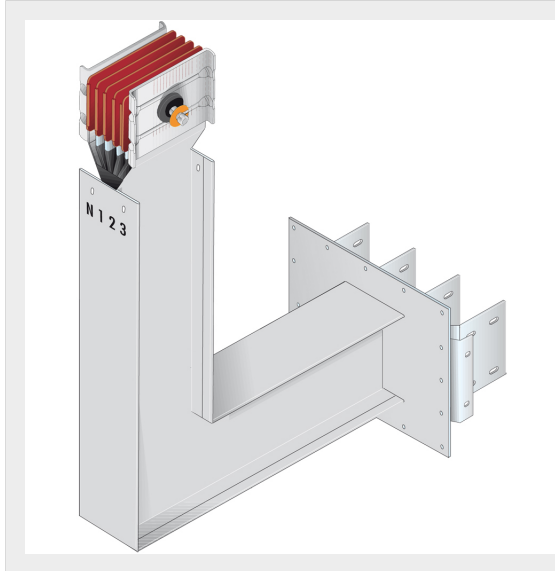

BTICINO > ZUCCHINI busbar > SCP Supercompact > Connection interface with vertical elbow

60281436P

Busbar outlet element with vertical elbow for busbar SCP - Type 4 AI - In= 1600A

Technical features

Protection index	IP55
Standard reference	CEI EN 61439-6
Rated voltage	1000V
Rated current	1600A
Series	SCP