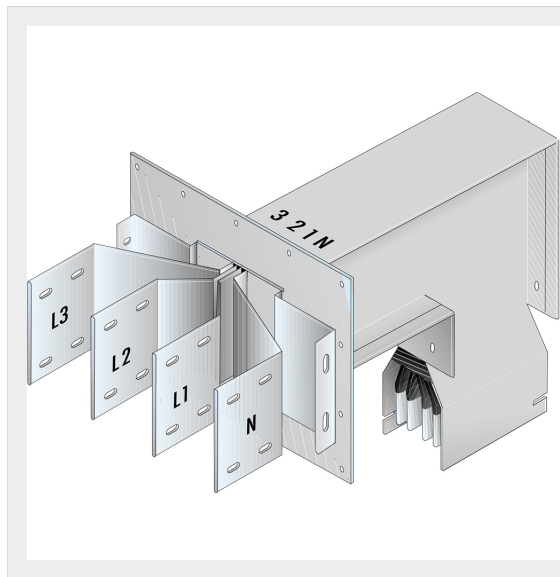

BTICINO &gt; ZUCCHINI busbar &gt; High power busbar &gt; SCP Supercompact &gt; Connection interface with vertical elbow

**60281410P**Busbar outlet element with vertical elbow for busbar SCP - Type  
2 AI - In= 630A

## Technical features

Brand	BTicino
Standard reference	CEI EN 61439-6
Rated voltage	1000Va.c.
Rated current	630A
Protection index	IP55
Series	SCP