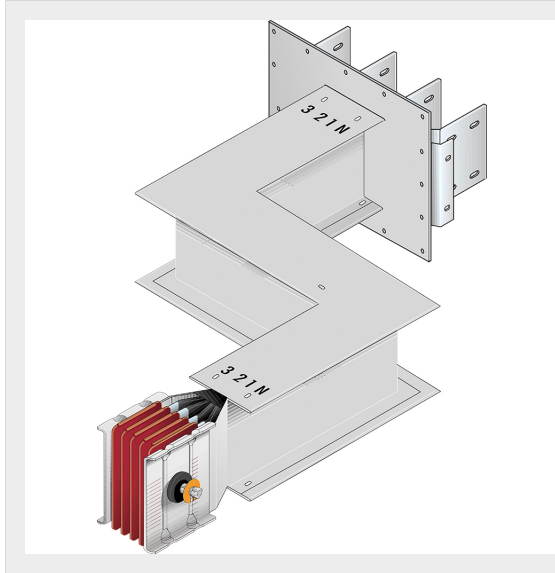

BTICINO &gt; ZUCCHINI busbar &gt; High power busbar &gt; SCP Supercompact &gt; Connection interface with double horizontal elbow

**60281377P**

Busbar outlet element with double horizontal elbow for busbar SCP - Type 4 AI - In= 2000A

## Technical features

Brand	BTicino
Standard reference	CEI EN 61439-6
Rated voltage	1000Va.c.
Rated current	2000A
Protection index	IP55
Series	SCP