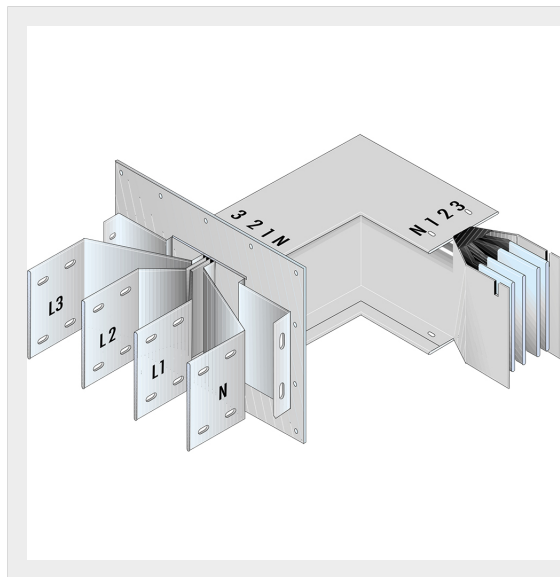

BTICINO > ZUCCHINI busbar > High power busbar > SCP Supercompact > Connection interface with horizontal elbow

**60281316P**Busbar outlet element with horizontal elbow for busbar SCP -
Type 2 AI - In= 1600A

Technical features

Brand	BTicino
Standard reference	CEI EN 61439-6
Rated voltage	1000Va.c.
Rated current	1600A
Protection index	IP55
Series	SCP

Documentation

 [Busbar catalogue](#)