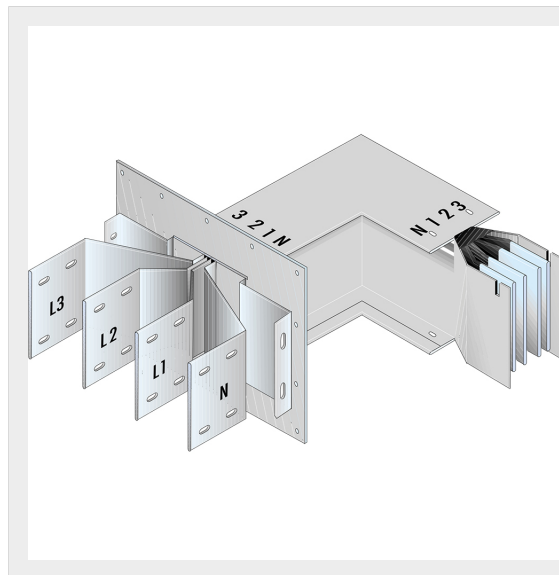

BTICINO > ZUCCHINI busbar > High power busbar > SCP Supercompact > Connection interface with horizontal elbow

**60281312P**Busbar outlet element with horizontal elbow for busbar SCP -
Type 2 AI - In= 1000A

Technical features

Brand	BTicino
Standard reference	CEI EN 61439-6
Rated voltage	1000Vac
Rated current	1000A
Protection index	IP55
Series	SCP

Documentation

 [Busbar catalogue](#)