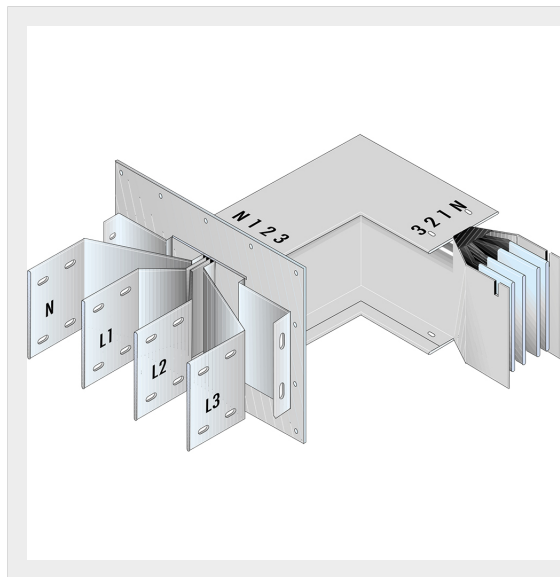

BTICINO > ZUCCHINI busbar > High power busbar > SCP Supercompact > Connection interface with horizontal elbow

**60281302P**Busbar outlet element with horizontal elbow for busbar SCP -
Type 1 AI - In= 1000A

Technical features

Brand	BTicino
Standard reference	CEI EN 61439-6
Rated voltage	1000V
Rated current	1000A
Protection index	IP55
Series	SCP

Documentation

 [Busbar catalogue](#)