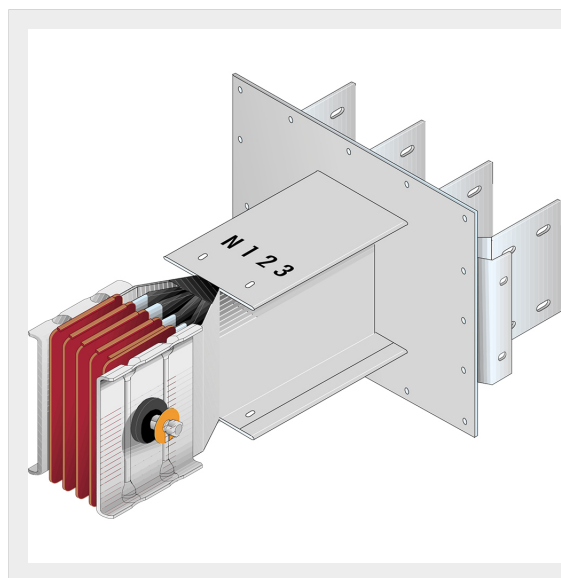

BTICINO > ZUCCHINI busbar > High power busbar > SCP Supercompact > Standard connection interface

**60281031P**Busbar outlet element (left) for busbar SCP Type 1 - special Al -
In= 800A

Technical features

Brand	BTicino
Standard reference	CEI EN 61439-6
Rated voltage	1000Va.c.
Rated current	800A
Protection index	IP55
Series	SCP

Documentation

 [Busbar catalogue](#)