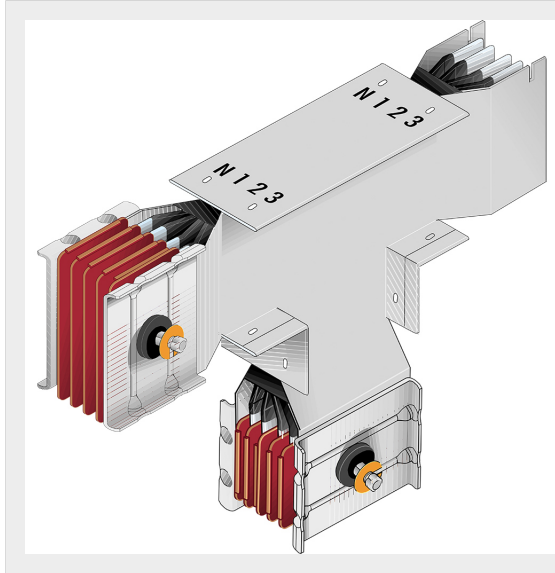

BTICINO &gt; ZUCCHINI busbar &gt; High power busbar &gt; SCP Supercompact &gt; Vertical T-elements

**60280810P**

Vertical T element SCP - Type 2 Al - In= 630A

## Technical features

Brand	BTicino
Standard reference	CEI EN 61439-6
Rated voltage	1000Vac
Rated current	630A
Protection index	IP55
Series	SCP