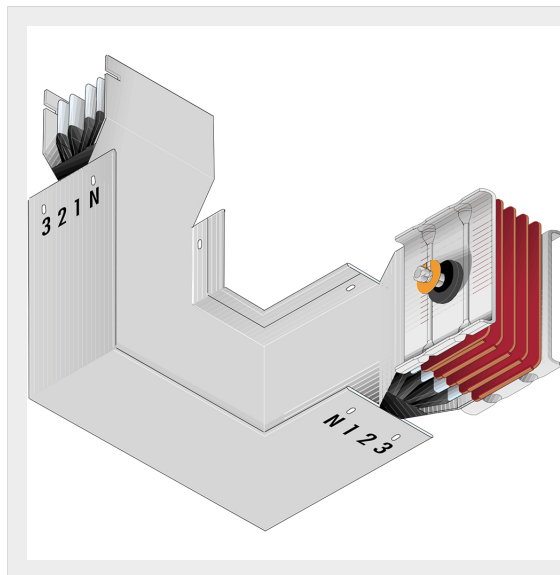

BTICINO > ZUCCHINI busbar > SCP Supercompact > Double horizontal + vertical elbows

60280630P

Double horizontal + vertical elbows SCP - Type 4 Al - In= 630A

Technical features

Protection index	IP55
Standard reference	CEI EN 61439-6
Rated voltage	1000V
Rated current	630A
Series	SCP