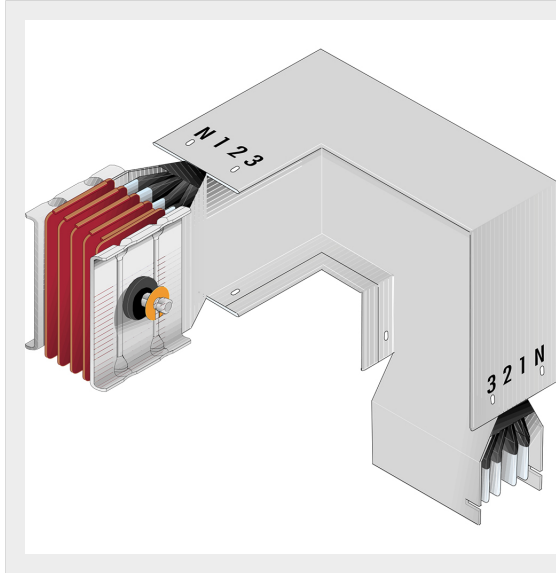

BTICINO > ZUCCHINI busbar > High power busbar > SCP Supercompact > Double horizontal + vertical elbows

**60280606P**

Double horizontal + vertical elbows SCP - Type 1 Al - In= 1600A

Technical features

Brand	BTicino
Standard reference	CEI EN 61439-6
Rated voltage	1000V
Rated current	1600A
Protection index	IP55
Series	SCP