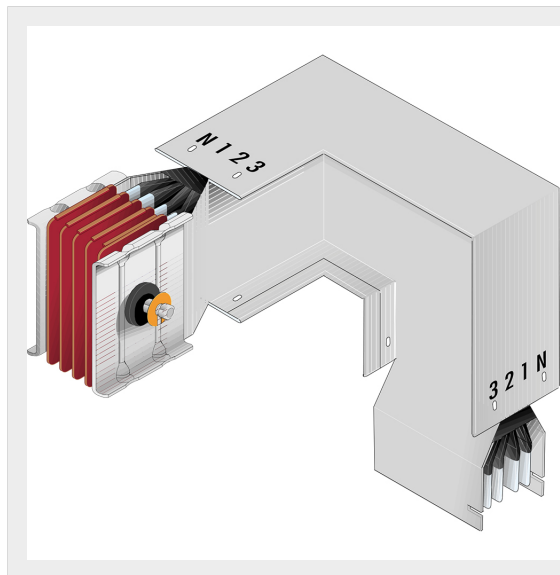

BTICINO > ZUCCHINI busbar > High power busbar > SCP Supercompact > Double horizontal + vertical elbows

**60280600P**

Double horizontal + vertical elbows SCP - Type 1 Al - In= 630A

Technical features

Brand	BTicino
Standard reference	CEI EN 61439-6
Rated voltage	1000V
Rated current	630A
Protection index	IP55
Series	SCP