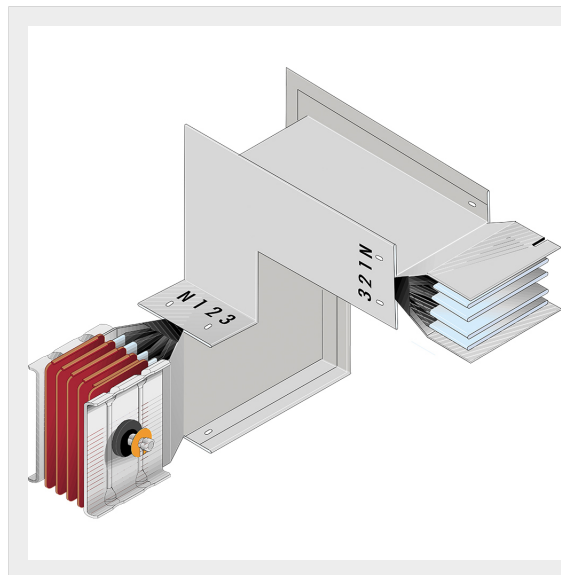

BTICINO > ZUCCHINI busbar > SCP Supercompact > Double vertical + horizontal elbows

60280526P

Double vertical + horizontal elbows SCP - Type 3 Al - In= 1600A

Technical features

Protection index	IP55
Standard reference	CEI EN 61439-6
Rated voltage	1000V
Rated current	1600A
Series	SCP