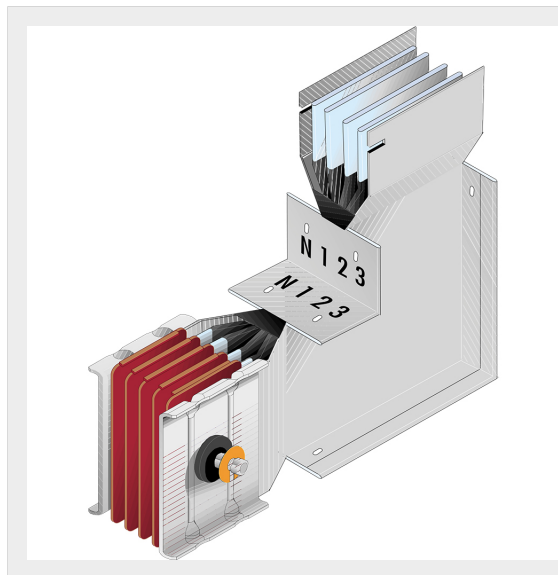

BTICINO > ZUCCHINI busbar > High power busbar > SCP Supercompact > Vertical elbows

**60280416P**

Vertical elbow (left) SCP - Type 1 - Standard Al - In= 1600A

Technical features

Brand	BTicino
Standard reference	CEI EN 61439-6
Rated voltage	1000Vac
Rated current	1600A
Protection index	IP55
Series	SCP