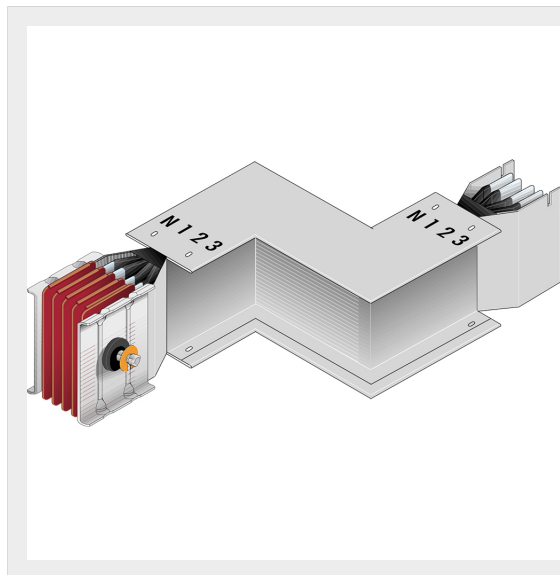

BTICINO > ZUCCHINI busbar > SCP Supercompact > Double horizontal elbows

60280346P

Double horizontal elbow (right) SCP - Type 1 AI - In= 1600A

## Technical features

Protection index	IP55
Standard reference	CEI EN 61439-6
Rated voltage	1000V
Rated current	1600A
Series	SCP