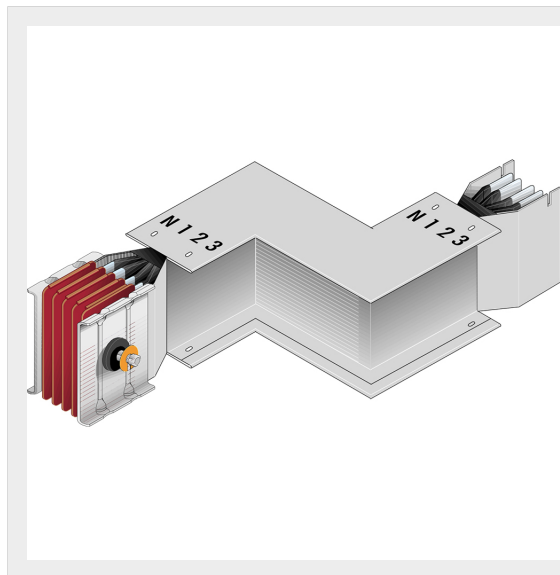

BTICINO &gt; ZUCCHINI busbar &gt; High power busbar &gt; SCP Supercompact &gt; Double horizontal elbows

**60280346P**

Double horizontal elbow (right) SCP - Type 1 AI - In= 1600A

## Technical features

Brand	BTicino
Standard reference	CEI EN 61439-6
Rated voltage	1000Vac
Rated current	1600A
Protection index	IP55
Series	SCP