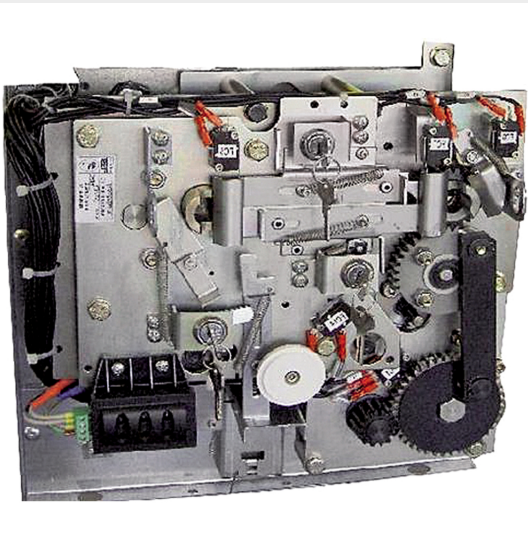

BTICINO > Medium voltage energy distribution > QMT - Medium voltage distribution boards > Motors

QMTA006000

Motor operator for manouvre/disconnection switch with command type LT (direct action + auxiliary contacts)