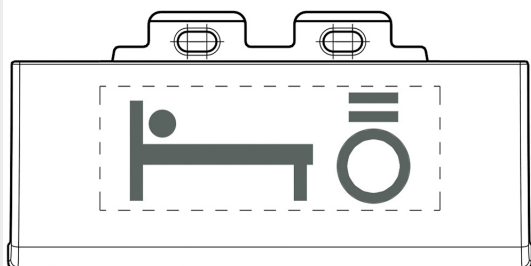

BTICINO > Wiring devices > Hotel Room Management > Covers

N4915SETBL

Kit of 50 lens with symbol light bad

Technical features

| | |
|---------------|-------------|
| Brand | BTicino |
| N° of modules | 1 |
| Series | Livinglight |