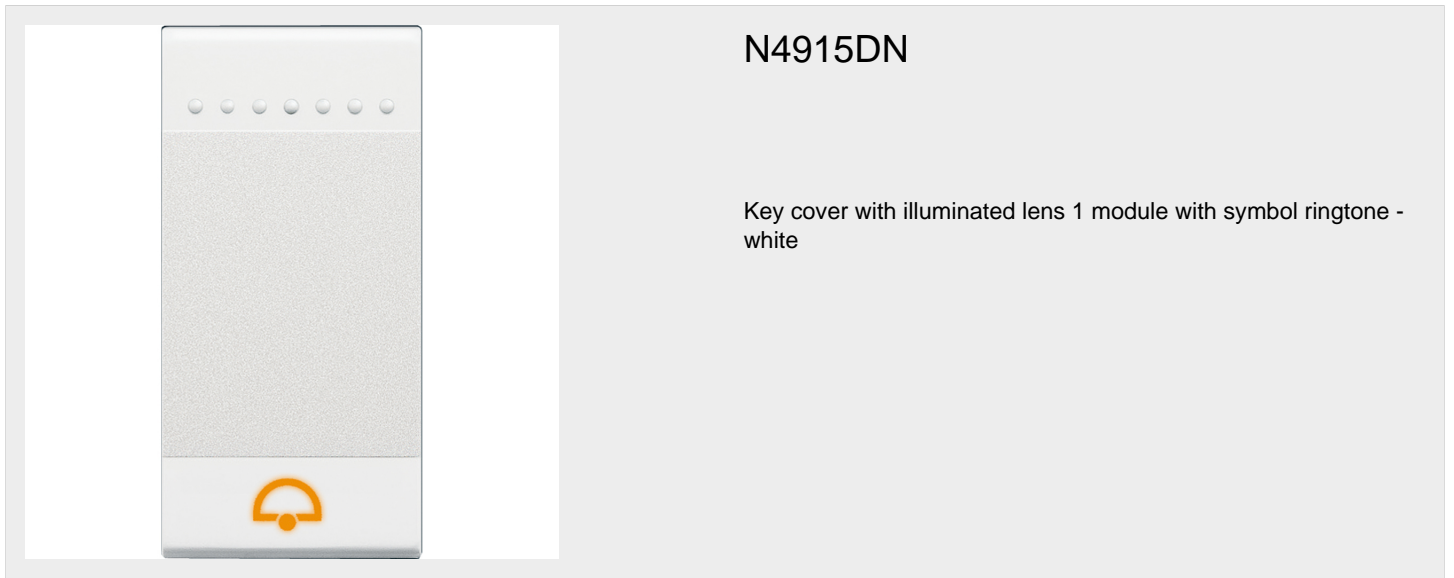

BTICINO > Wiring devices > Livinglight > Switch, two-way switch, pushbutton and key cover > Key-covers with symbols covers for Rocker controls

Technical features

N° of modules	1
Series	MyHome

Documentation