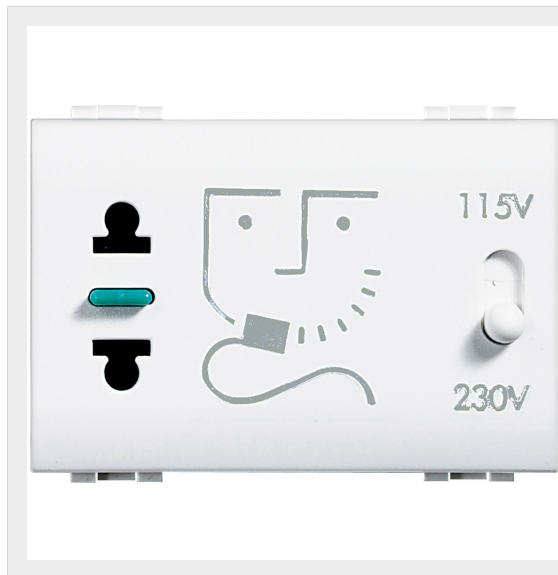

BTICINO &gt; Wiring devices &gt; Hotel Room Management &gt; Accessories

## N4177

Shaver socket with insulation transformer - input voltage 230 Vac  
50/60 Hz - output voltage 115/230 Vac 20 VA

### Technical features

Brand	BTicino
Rated voltage	230Vac
Rated power VA	20VA
N° of modules	3
Contact type	2
Series	Livinglight