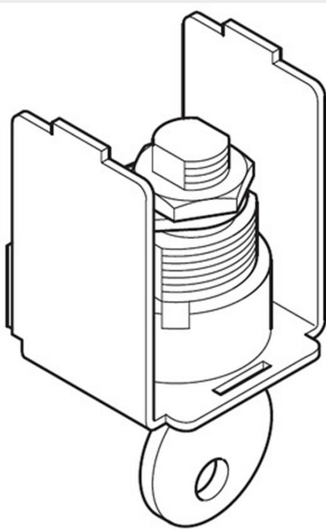

BTICINO > Low voltage energy distribution > Circuit breakers for protection > MEGASWITCH - disconnectors > Accessories for MEGASWITCH

MW7197

Keylock type Ronis for MW1600

Technical features

Documentation

Brand	BTicino
Series	MEGASWITCH