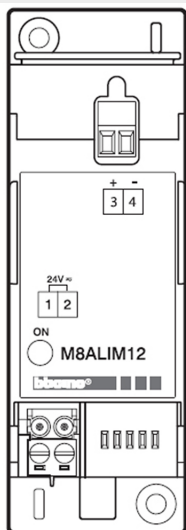

BTICINO > Low voltage energy distribution > MEGABREAK - Air circuit breakers > Electronic protection unit and accessories

M8ALIM12

External module for relay auxiliary power supply - 12Vdc

Technical features

Rated voltage	12Vdc
Series	Megabreak

Documentation

-  [Instructions Sheet](#)
-  [Catalogue Megabreak](#)