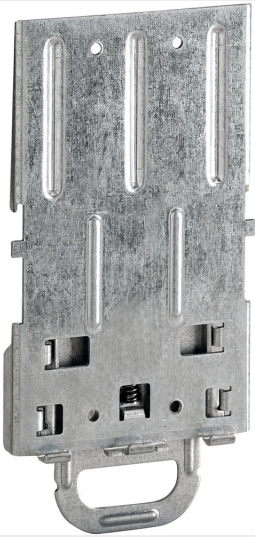

BTICINO > Low voltage energy distribution > MEGATIKER - moulded cas circuit breakers > Installation accessories

M7X05

Plate for DIN35 rail for M1 160

Technical features

Series	Megatiker
--------	-----------